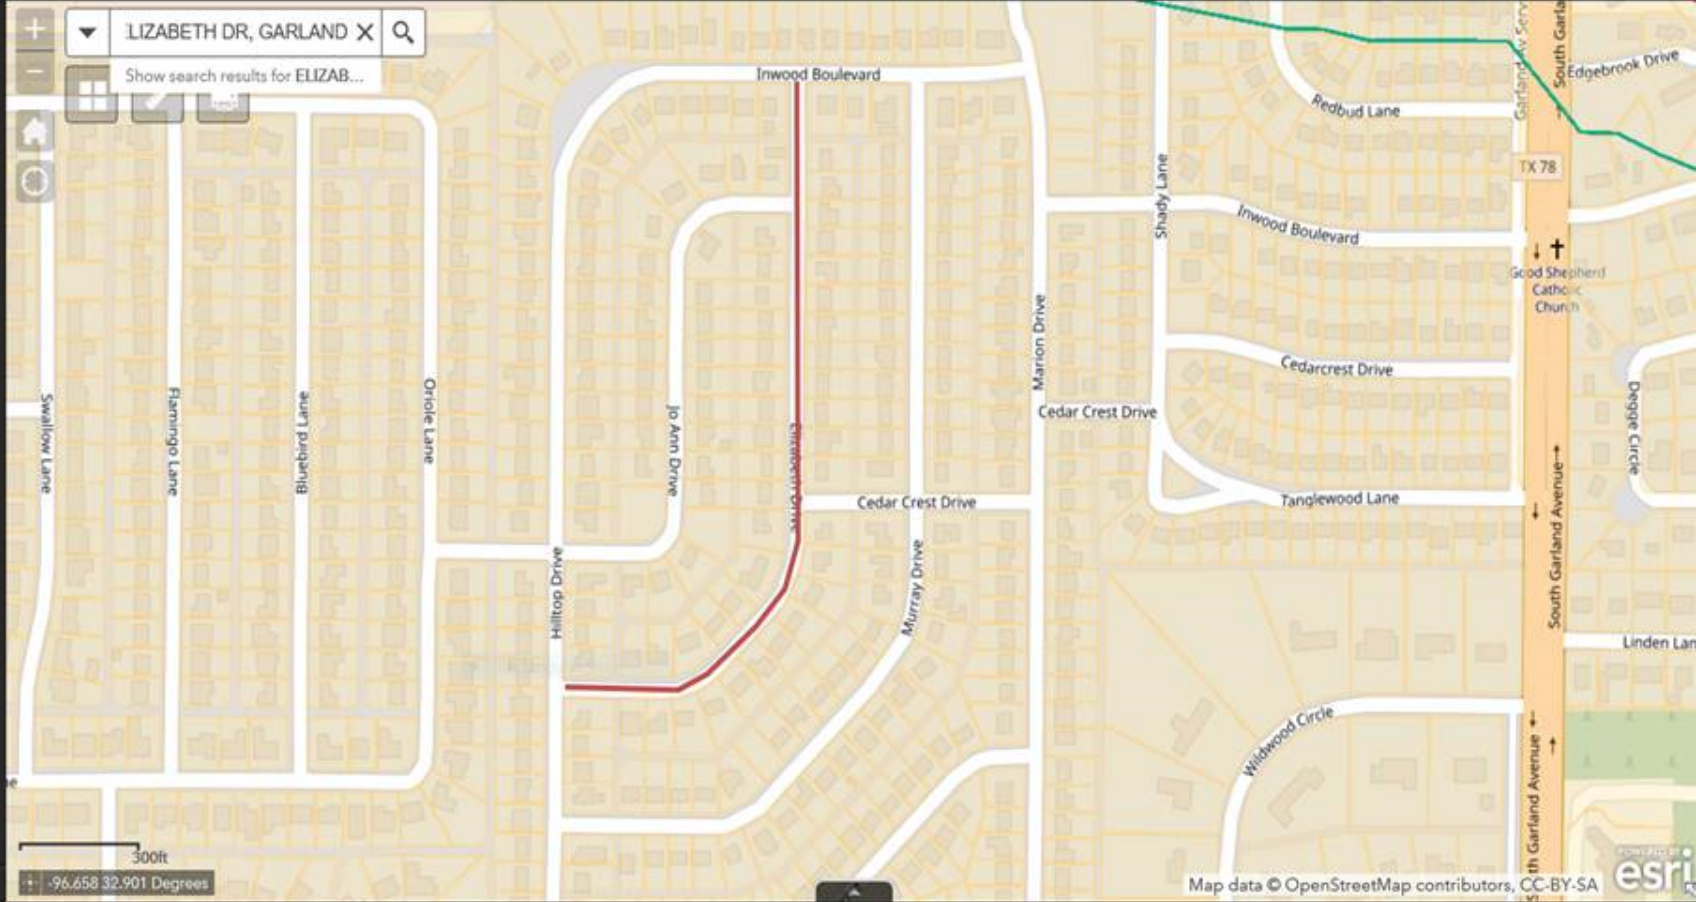

GARLAND
FOUNDED 1856

COGMAP - Engineering

with Web AppBuilder for ArcGIS

LIZABETH DR, GARLAND X

Show search results for ELIZAB...

300ft

-96.658 32.901 Degrees

Map data © OpenStreetMap contributors, CC-BY-SA
esri